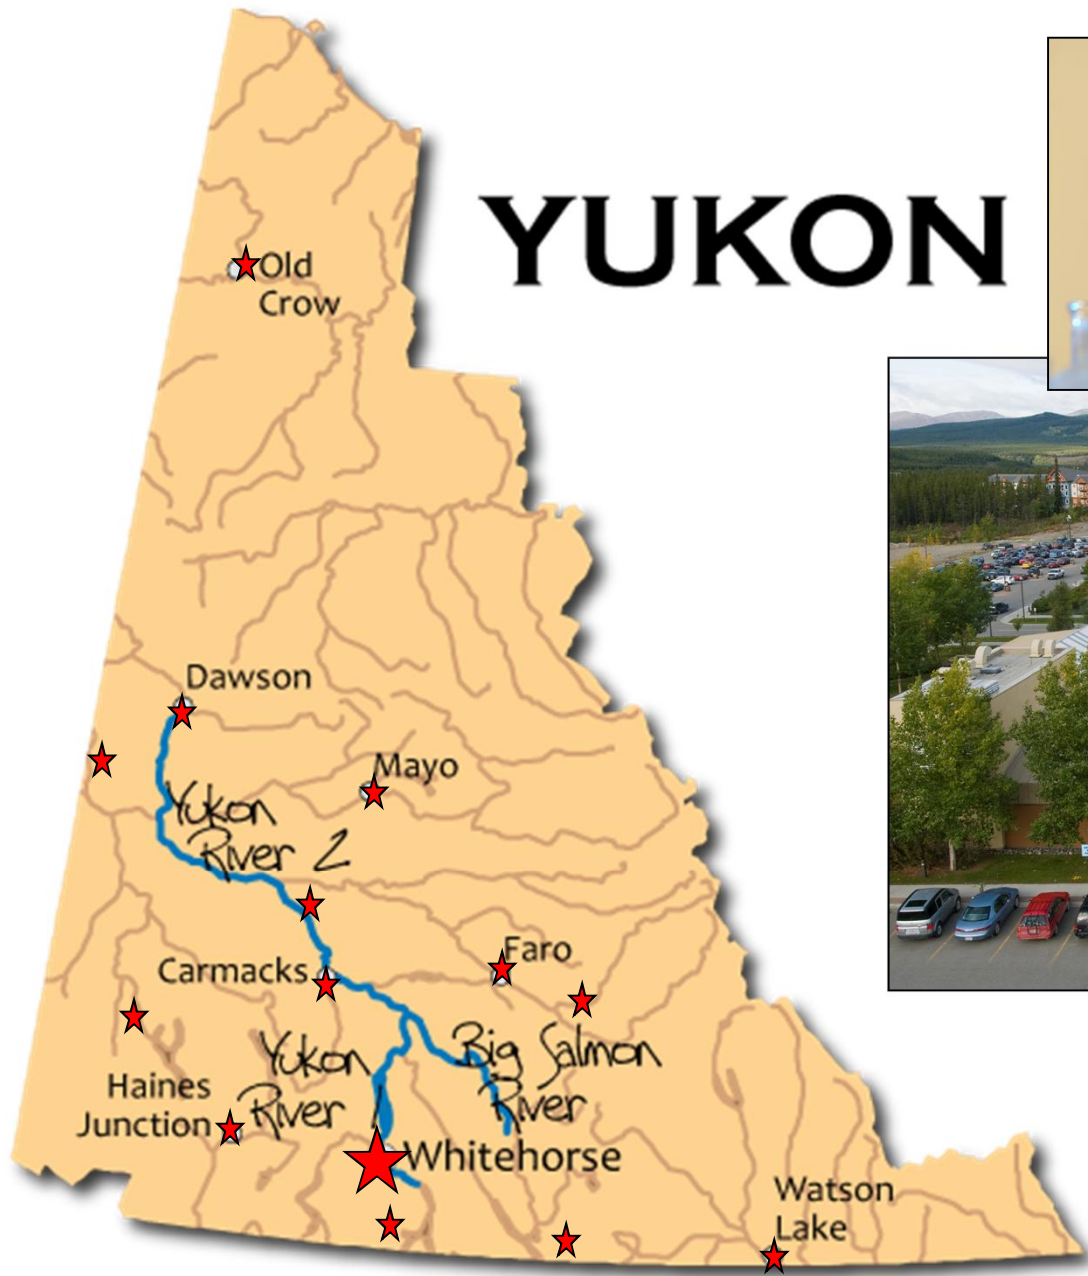

Yukon:

Area - 482,443 km²

Total Population - 34,246

Capital - Whitehorse

NWT:

Area - 1,346,106 km²

Total Population - 43,529

Capital - Yellowknife

Nunavut:

Area - 2,093,190 km²

Total Population - 29,474

Capital - Iqaluit

Canada:

Area - 9,984,670 km²

Total Population - 34,324,000

YUKON